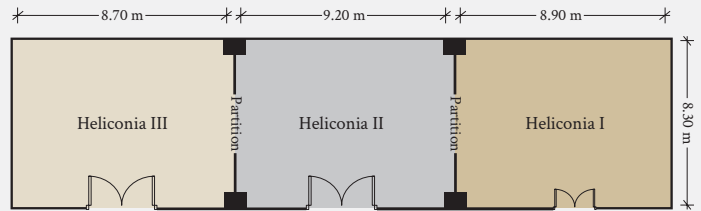

Function rooms	Total (Sq.m.)	Width (m.)	Length (m.)	Height (m.)	Number of persons							
					Boardroom	I shape	U shape	Classroom	Theatre	Buffet	Cocktail	Banquet
Heliconia I	73.87	8.3	8.9	2.5	24	24	26	30	50	40	60	40
Heliconia II	76.36	8.3	9.2	2.5	24	24	26	30	50	40	60	40
Heliconia III	72.21	8.3	8.7	2.5	24	24	26	30	50	40	60	40
Heliconia I&II or II&III	150	8.3	18.0	2.5	50	50	52	80	100	80	120	80
Heliconia I-III	223	8.3	26.8	2.5	60	60	60	120	180	120	200	120