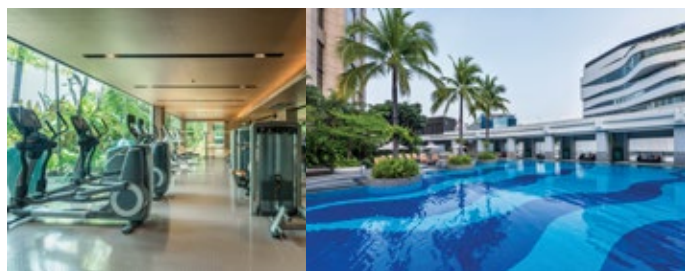

ACCOMMODATION

Luxury living comes to life at Emporium Suites by Chatrium, with 378 elegantly appointed and spacious suites, featuring floor-to-ceiling windows offering beautiful cityscape panoramas, kitchenettes or separate kitchens, the highest quality furnishings and unparalleled service, whenever you need.

Rooms	Sq.m.	Units
Superior Suite King (Park View/City View)	55	20
Deluxe Suite King (Park View/City View)	65	90
Deluxe Suite Twin (Park View/City View)	65	45
Super Deluxe Suite King (Park View/City View)	80	12
Super Deluxe Suite Twin (Park View/City View)	80	12
Junior Suite King (Park View/City View)	90	10
Junior Suite Twin (Park View/City View)	90	2
One Bedroom Deluxe Suite King (Park View/City View)	95	58
One Bedroom Grand Deluxe Suite King (Park View/City View)	115	30

Rooms	Sq.m.	Units
Two Bedroom Deluxe Suite King/Queen (Park View/City View)	135	30
Two Bedroom Grand Deluxe Suite King/Queen (Park View/City View)	160	21
Two Bedroom Premier Suite King/Twin (Park View/City View)	175	18
Two Bedroom Executive Suite King/Twin (Park View/City View)	200	4
Two Bedroom Terrace Suite King/Queen/Twin (Park View/City View)	330	4
Three Bedroom Deluxe Suite King/Queen/Twin (Park View/City View)	200	18
Penthouse without Jacuzzi	550	2
Penthouse with Jacuzzi	550	2