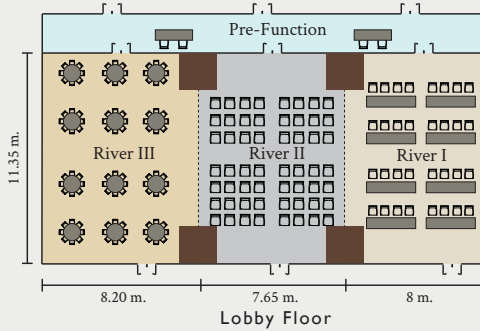

| Function rooms       | Total (Sq.m.) | Width (m.) | Length (m.) | Height (m.) | Number of persons |         |           |         |        |          |                 |
|----------------------|---------------|------------|-------------|-------------|-------------------|---------|-----------|---------|--------|----------|-----------------|
|                      |               |            |             |             | Boardroom         | U shape | Classroom | Theatre | Buffet | Cocktail | Chinese Banquet |
| The River (I+II+III) | 270           | 11.35      | 23.85       | 3.8         | 40                | 60      | 90        | 200     | 90     | 300      | 180             |
| River I              | 92            | 11.35      | 8           | 3.8         | 16                | 25      | 40        | 60      | 30     | 80       | 60              |
| River II             | 84            | 11.35      | 7.65        | 3.8         | 20                | 25      | 40        | 60      | 30     | 70       | 60              |
| River III            | 92            | 11.35      | 8.20        | 3.8         | 16                | 25      | 40        | 60      | 30     | 80       | 60              |
| Chatrium Ballroom    | 630           | 29         | 26          | 3.1         | 60                | 65      | 400       | 500     | 350    | 700      | 420             |
| Ravipa I             | 80            | 9.4        | 7.12        | 3.1         | 20                | 25      | 40        | 60      | 40     | 70       | 50              |
| Ravipa II            | 70            | 9.4        | 7.12        | 3.1         | 20                | 25      | 40        | 60      | 40     | 70       | 50              |
| Ravipa III           | 45            | 4.65       | 7.32        | 2.8         | 14                | 15      | 24        | 30      |        | 30       | 20              |
| Ravipa IV            | 40            | 4.65       | 7.32        | 2.8         | 14                | 15      | 24        | 30      |        | 30       | 20              |
| Boardroom I          | 22.59         | 3.7        | 4.15        | 5.75        | 6                 |         |           |         |        |          |                 |
| Boardroom II         | 22.59         | 3.7        | 4.15        | 5.75        | 6                 |         |           |         |        |          |                 |
| Boardroom III        | 115           | 5          | 10          | 2.30        | 15                |         |           |         |        |          |                 |
| The Curve            | 130           | 9.25       | 8.62        | 3.18        | 22                | 25      | 45        | 60      | 60     | 60       | 60              |