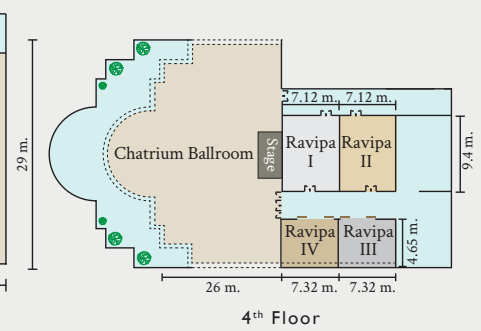

| Function rooms       | Total (Sq.m.) | Width (m.) | Length (m.) | Height (m.) | Number of persons |         |           |         |        |          |                 |
|----------------------|---------------|------------|-------------|-------------|-------------------|---------|-----------|---------|--------|----------|-----------------|
|                      |               |            |             |             | Boardroom         | U shape | Classroom | Theatre | Buffet | Cocktail | Chinese Banquet |
| The River (I+II+III) | 270           | 11.35      | 23.85       | 3.8         | 40                | 60      | 90        | 200     | 90     | 300      | 180             |
| River I              | 92            | 11.35      | 8           | 3.8         | 16                | 25      | 40        | 60      | 30     | 80       | 60              |
| River II             | 84            | 11.35      | 7.65        | 3.8         | 20                | 25      | 40        | 60      | 30     | 70       | 60              |
| River III            | 92            | 11.35      | 8.20        | 3.8         | 16                | 25      | 40        | 60      | 30     | 80       | 60              |
| Chatrium Ballroom    | 630           | 29         | 26          | 3.1         | 60                | 65      | 400       | 500     | 350    | 700      | 420             |
| Ravipa I             | 80            | 9.4        | 7.12        | 3.1         | 20                | 25      | 40        | 60      | 40     | 70       | 50              |
| Ravipa II            | 70            | 9.4        | 7.12        | 3.1         | 20                | 25      | 40        | 60      | 40     | 70       | 50              |
| Ravipa III           | 45            | 4.65       | 7.32        | 2.8         | 14                | 15      | 24        | 30      |        | 30       | 20              |
| Ravipa IV            | 40            | 4.65       | 7.32        | 2.8         | 14                | 15      | 24        | 30      |        | 30       | 20              |
| Boardroom I          | 22.59         | 3.7        | 4.15        | 5.75        | 6                 |         |           |         |        |          |                 |
| Boardroom II         | 22.59         | 3.7        | 4.15        | 5.75        | 6                 |         |           |         |        |          |                 |
| Boardroom III        | 115           | 5          | 10          | 2.30        | 15                |         |           |         |        |          |                 |
| The Curve            | 130           | 9.25       | 8.62        | 3.18        | 22                | 25      | 45        | 60      | 60     | 60       | 60              |