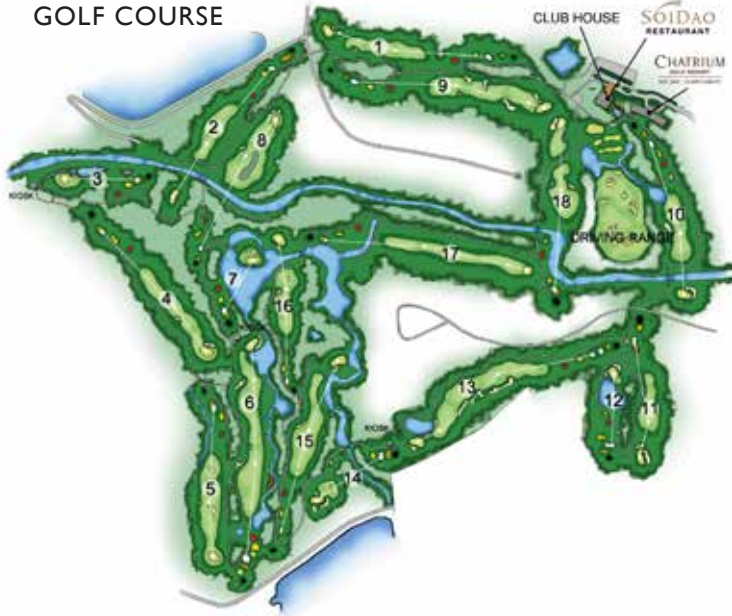

18 HOLE GOLF COURSE

The highlight of our resort is the award-winning 18-hole golf course, created by renowned course designer Denis Griffiths. Stretching over 395 acres of lush, tropical mountainside beauty, this undulating course is a challenge to the seasoned golfer, but still more than enjoyable for those seeking a relaxing round of golf.

PRACTICE AREA

Practice your driving, approach shots and putting at the practice area directly in front of the Club House.

GOLF COURSE

COURSE TYPE: Mountainside
 GRASS TYPE: Champion Ultradwarf Bermuda and Zoysia
 SERVICE HOURS: 6:00 a.m. – 6:00 p.m. every day