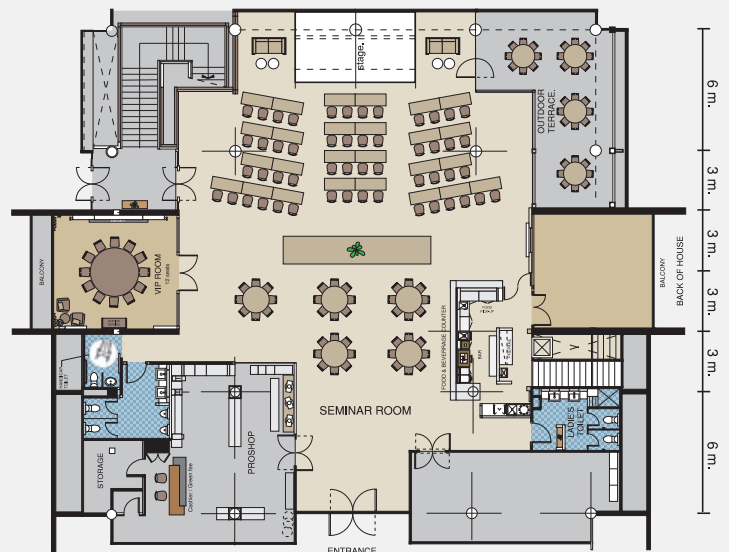

MEETINGS & EVENTS

Function rooms	Total (Sq.m.)	Width (m.)	Length (m.)	Height (m.)	Number of persons						
					Boardroom	U shape	Classroom	Theatre	Buffet	Cocktail	Chinese Banquet
Soidao Function Rooms	357	17	21	6	200	70	70	200	200	300	250
VIP Room	30	6	5	3	20	15	15	20			20

Chatrium Golf Resort Soi Dao Chanthaburi's meeting rooms are located on the 2nd floor of Club House providing convenient access and are well-equipped to ensure a successful meeting each and every time. Host a conference in a spacious room or plan an outdoor wedding celebration accommodating up to 100 guests surrounded by the glorious Soi Dao mountains underneath a starlit sky.