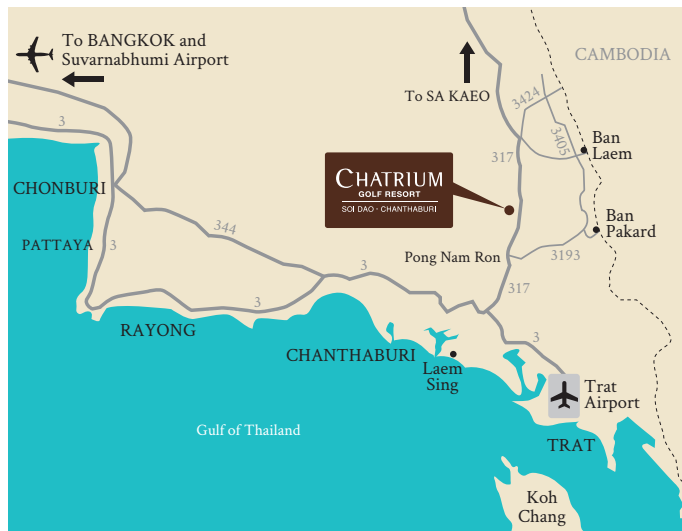

CHATRIUM GOLF RESORT SOI DAO
CHANTHABURI
224 Moo 2, Tab Sai, Pong Nam Ron,
Chanthaburi 22140 Thailand
T +66 (0) 3946 0960-2 F +66 (0) 3946 0999
E info.sdao@chatrium.com
CHATRIUM.COM

website